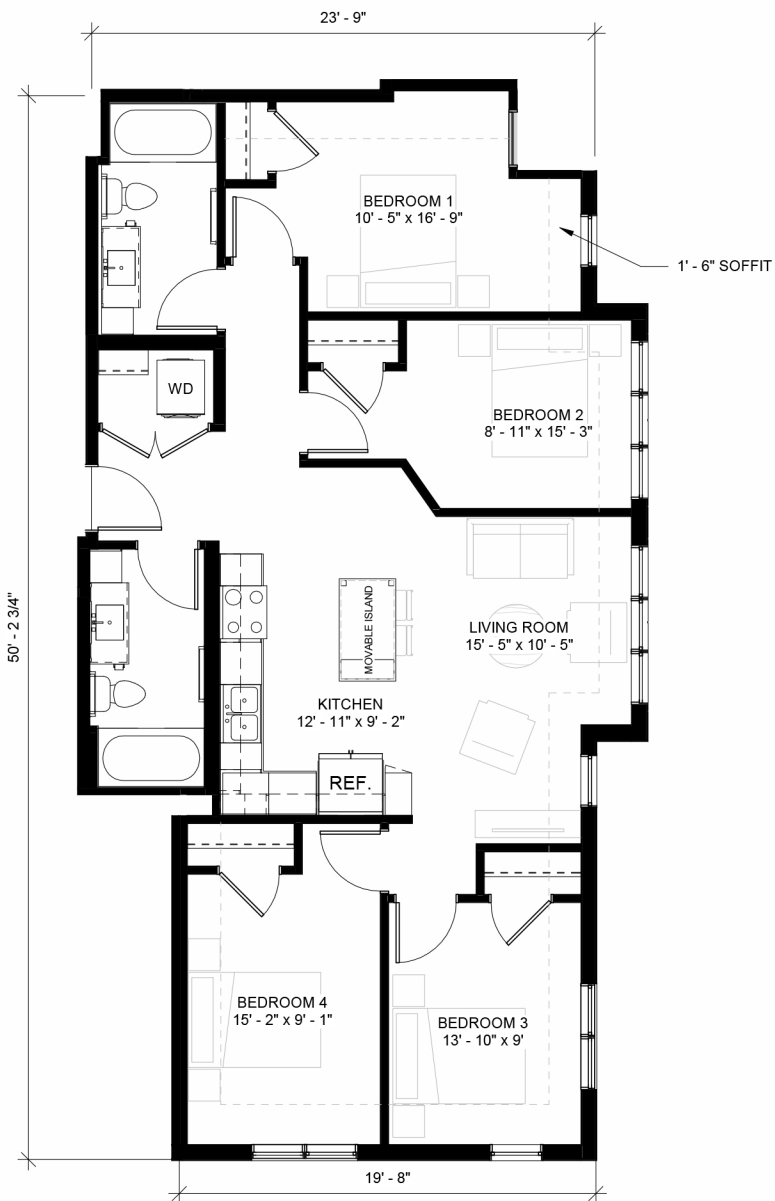

# MARSHALL | AT | FINN

UNIT-C 1099 SF

3/16" = 1'-0"