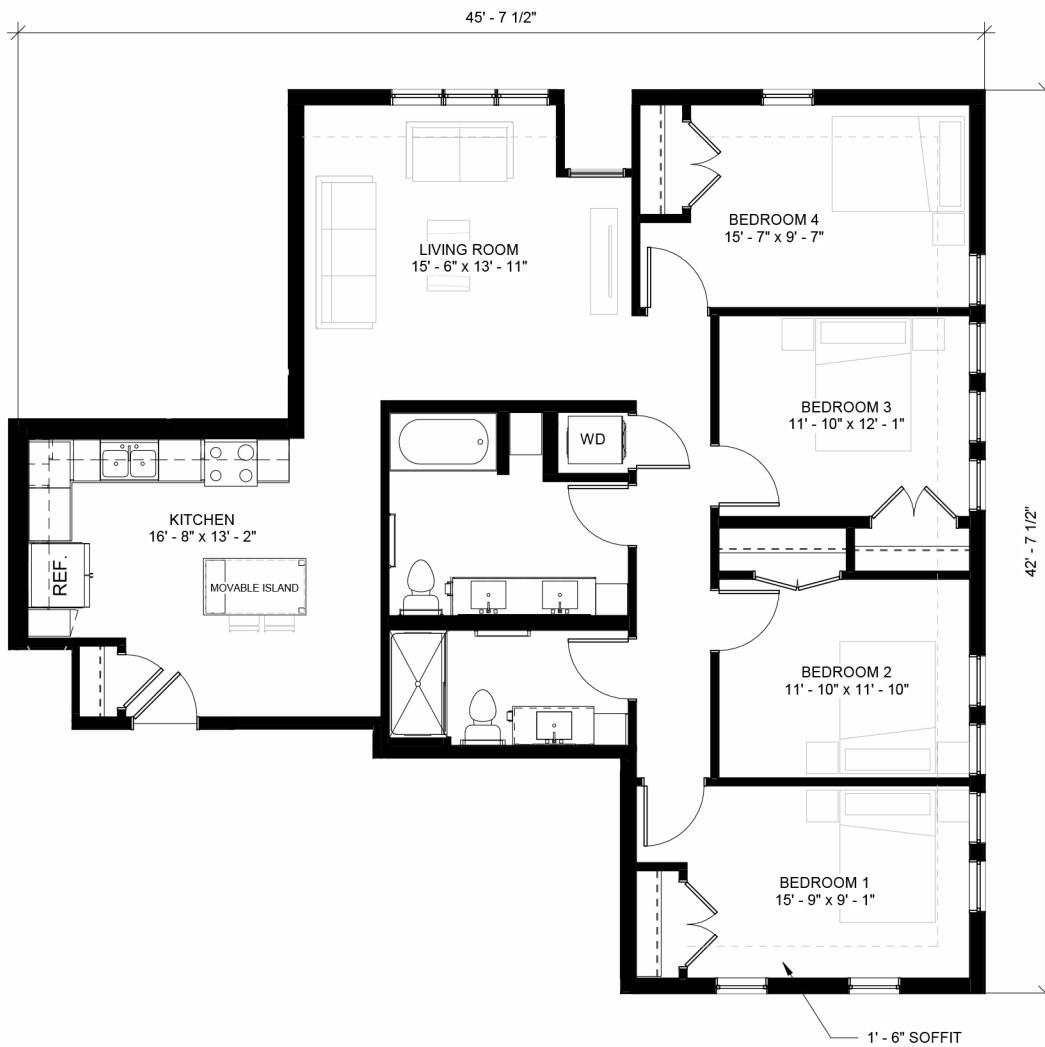

# MARSHALL | AT | FINN

UNIT-D 1280 SF  
3/16" = 1'-0"