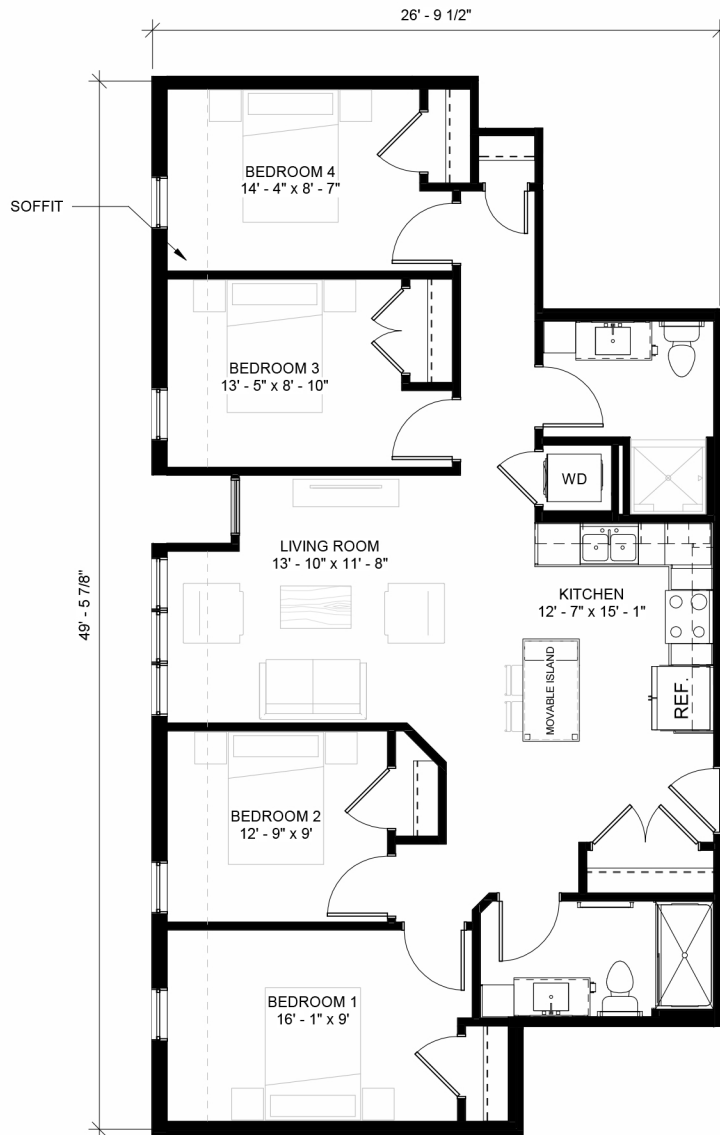

MARSHALL | AT | FINN

UNIT-G 1109 SF / UNIT-G1 1109 SF

3/16" = 1'-0"