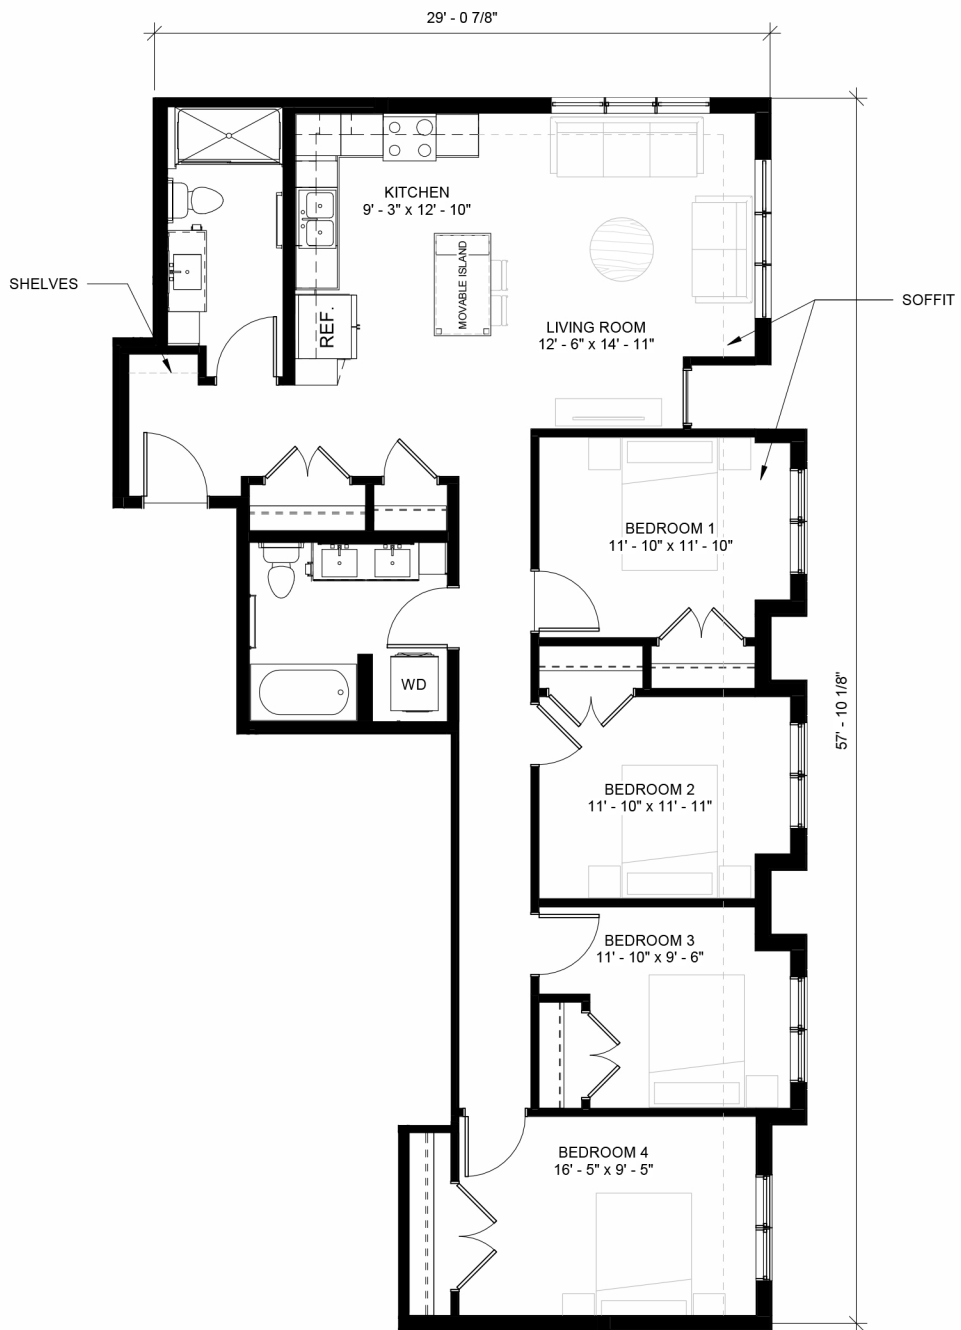

# MARSHALL | AT | FINN

UNIT-H 1206 SF

3/16" = 1'-0"